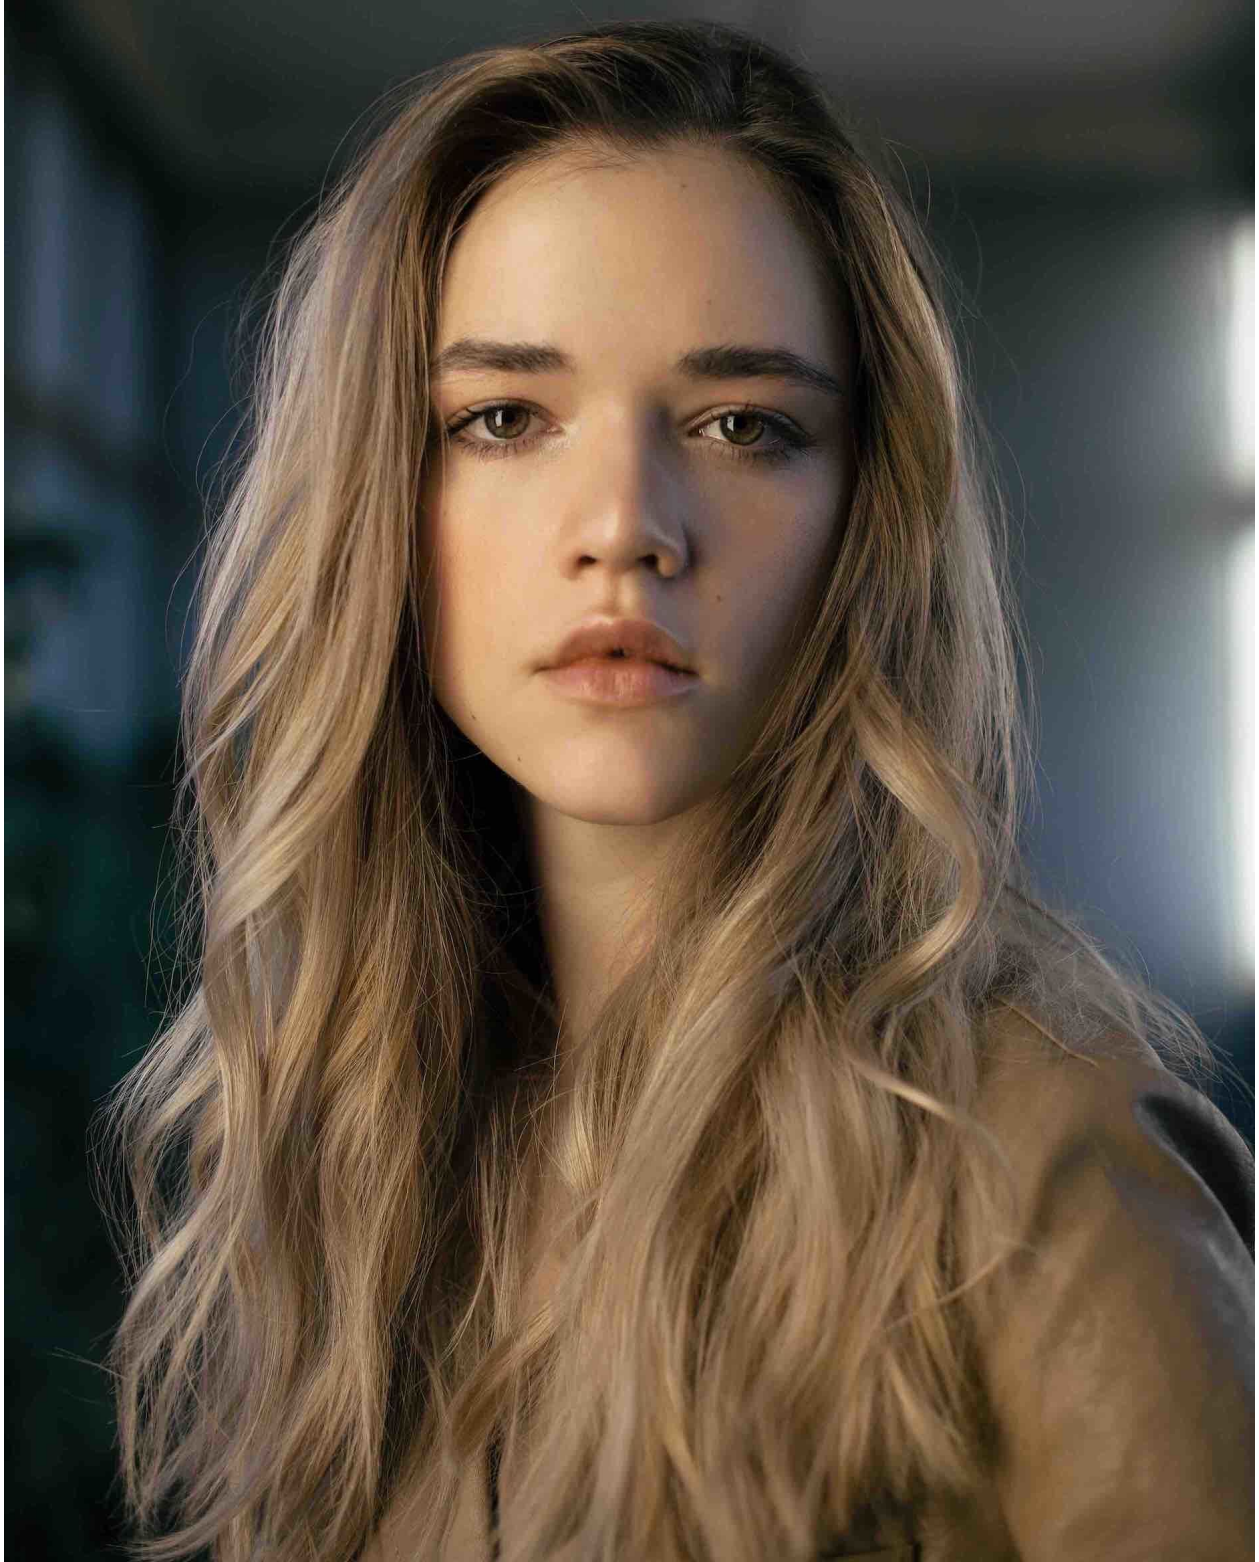

MAYYA DERZHEVITSKAYA

height 5'10.5 · bust 31.5" · cup B · waist 23.5" · hips 34.5" · dress 36 EU/6 US/8 UK
shoes size 39 EU/8 US/6 UK